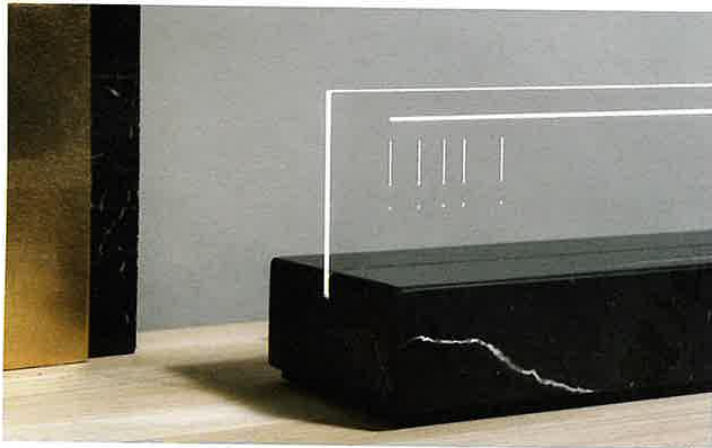

Lux Tempora Line - Cassiom

© Thomas Lang